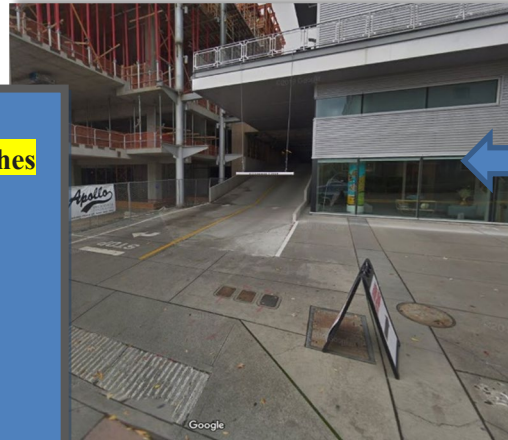

Greater Tacoma Convention Center

1500 Commerce St, Tacoma WA, 98402

- Automated parking location 24/7
- No gates to impede ingress or egress for public patrons.
- 8 pay kiosk -pay upon arrival via license plate.

Operation Notes:

- 514 Total Stalls - **Height is 6 Feet & 8 Inches** (for all lots.)
- A Lot (Entrance on Commerce St) 101 Parking Stalls - 9 ADA Spaces
- D Lot (Entrance on Court C) 141 Parking Stalls
- P4 & P5 (Entrance on Court C) 120 Parking Stalls
- E Lot (Entrance on 17th St) 143 Parking Stalls

Marriott Tacoma Downtown

They operate parking floors P2, P3, P6 independently from GTCC. Not intended to be parking options for validation or guest parking for GTCC Events.

A Lot Entrance: Use this entrance to access P4 and P5